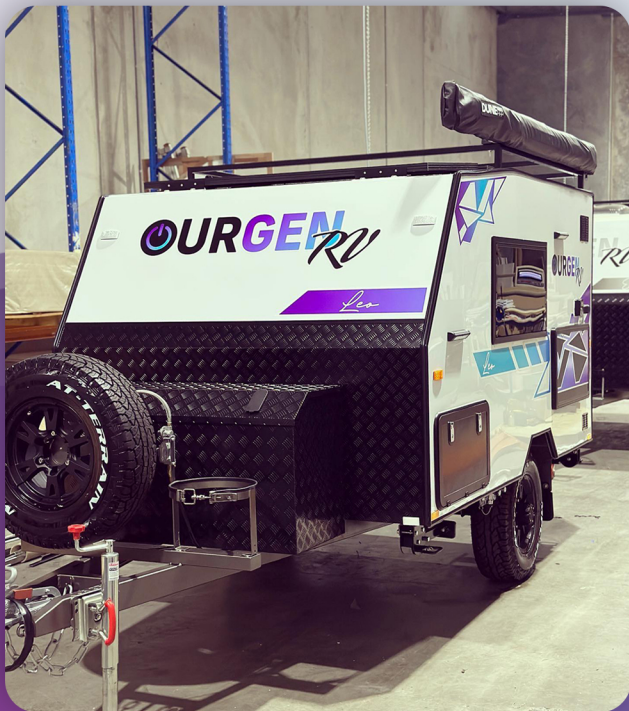

THE PERFECT INTRODUCTION FOR BEGINNER CAMPERS

Our **GenPods** accommodate a Queen Bed, Fridge, Water Tank, and Gas Bottle Holder so your day-to-day routine can go on the road.

SIGNATURE SERIES: LEO

\$41,600 DRIVE AWAY

- ✓ 1000w Inverter
- ✓ Lithium batteries
- ✓ Roller bars
- ✓ DOMETIC Slide out kitchen

- ✓ Front tunnel boot
- ✓ 3 external lights
- ✓ 1 12v and 240 power outlet outside
- ✓ 90ltr water tank
- ✓ Roof hatch
- ✓ Overhead cupboards either side
- ✓ Aspero bmpro charger with display
- ✓ 200w solar panel
- ✓ Queen size mattress
- ✓ Pull down fly screen rear door
- ✓ Microwave nce
- ✓ Fridge crx 80
- ✓ Tv 23 inch power science
- ✓ Bluetooth fuoin stereo and charging dock
- ✓ Roof racks custom made
- ✓ 2.5m awning
- ✓ Ensuite awning
- ✓ Shower awning