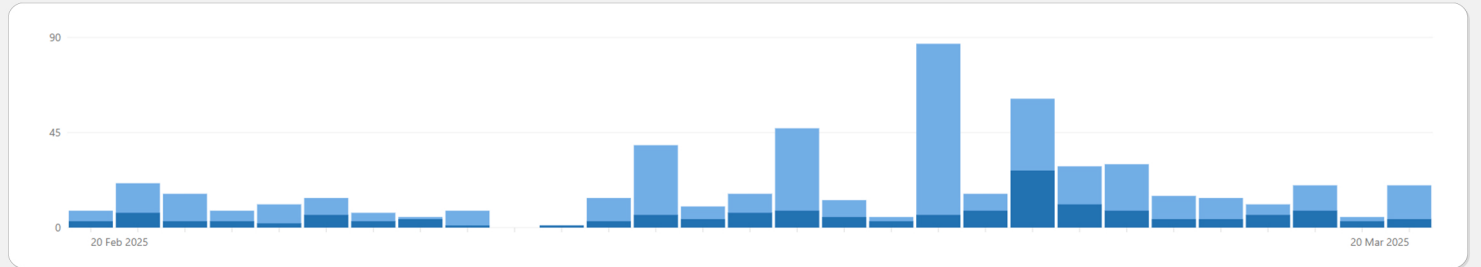

#	Pages	Visitors	Pageviews
1	Home	118	184
2	Promotions	16	28
3	SPC Hybrid	19	26
4	Acoustic Wall Panels	18	21
5	Latest Work	9	17
6	Engineered Flooring	13	16
7	SPC Hybrid 2G - 7mm	12	15
8	About Us	12	14
9	Contact Us	11	13
10	100 Series Commercial	7	12
11	Classic Laminate	9	11
12	Sanitary Range	10	11
13	Composite Decking	8	10
14	Services	7	10
15	Light Grey	6	8
16	Whale Stipple	3	7
17	Customized Kitchens and Cabinets	7	7
18	Areas We Serve	6	7
19	SPC Hybrid Herringbone	6	7
20	SPC Hybrid 5G - 8.5mm	5	6
21	Maple Wood	4	5
22	Lasting Touch Carpet Range	5	5
23	Synthetic Turf	4	5
24	Windows and Doors	5	5
25	H02 - Limed Ash	3	5
26	Skyway Carpet Range	4	4
27	Wild River Carpet Range	4	4
28	Silver Stone	3	4
29	Domino	2	4
30	Certifications	2	4
31	Black Butt	3	4
32	H03 - Carbonised Oak	4	4
33	Black Butt	3	3
34	Herringbone Black Butt Wide	3	3
35	Herringbone Spotted Gum Narrow	3	3
36	Steel	2	3
37	Tranquility 40mm	2	3
38	Beige XL	2	2
39	Dusk	2	2
40	Sandy Cove	2	2

#	Referrers	Visitors	Pageviews
1	google.com	50	61
2	facebook.com	16	25
3	google.com.au	5	6
4	yandex.ru	5	5
5	instagram.com	2	2
6	bing.com	1	1
7	exp-dyn-prod.crm4.dynamics.com	1	1