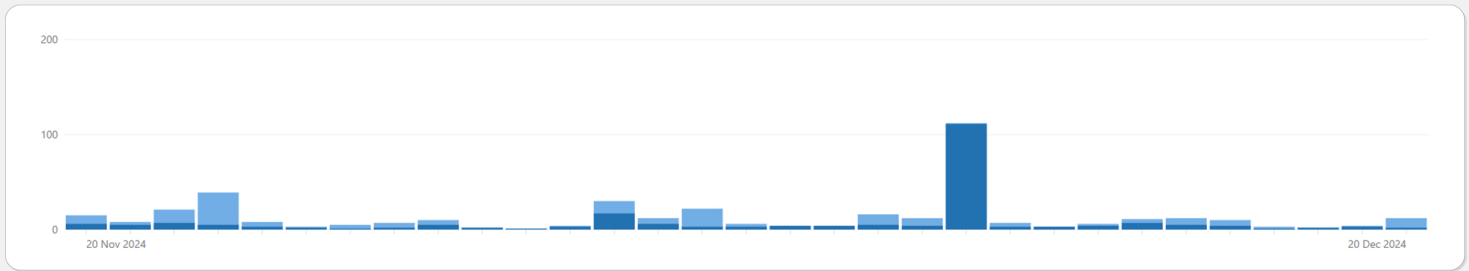

#	Pages	Visitors	Pageviews
1	Home	82	114
2	SPC Hybrid	11	15
3	Customized Kitchens and Cabinets	11	13
4	Acoustic Wall Panels	12	12
5	Promotions	9	12
6	Sanitary Range	10	10
7	100 Series Commercial	8	10
8	SPC Hybrid 2G - 7mm	7	9
9	SPC Hybrid 5G - 8.5mm	8	9
10	Contact Us	7	8
11	Classic Laminate	7	8
12	Windows and Doors	7	8
13	About Us	7	7
14	Engineered Flooring	6	7
15	Skyway Carpet Range	6	6
16	Wild River Carpet Range	5	6
17	Services	5	5
18	Latest Work	4	4
19	Sourdough	3	4
20	Lasting Touch Carpet Range	3	4
21	Synthetic Turf	4	4
22	68 Series Residential	4	4
23	Areas We Serve	3	4
24	Natural Oak	4	4
25	Spotted Gum	4	4
26	Chestnut	2	3
27	Cosmos	2	3
28	Carpet	2	3
29	Composite Decking	3	3
30	Dawn Frost	2	3
31	Steel	2	3
32	Certifications	3	3
33	Creamy Latte	3	3
34	NSW Spotted Gum	3	3
35	Alaska	2	2
36	Sandy Cove	2	2
37	Basalt	2	2
38	Maple Wood	2	2
39	Tan Stipple	2	2
40	Whale Stipple	2	2

#	Referrers	Visitors	Pageviews
1	facebook.com	124	129
2	google.com	34	38
3	yandex.ru	8	8
4	google.com.au	3	3
5	bing.com	3	3
6	baidu.com	2	2
7	instagram.com	1	1
8	lens.google.com	1	1