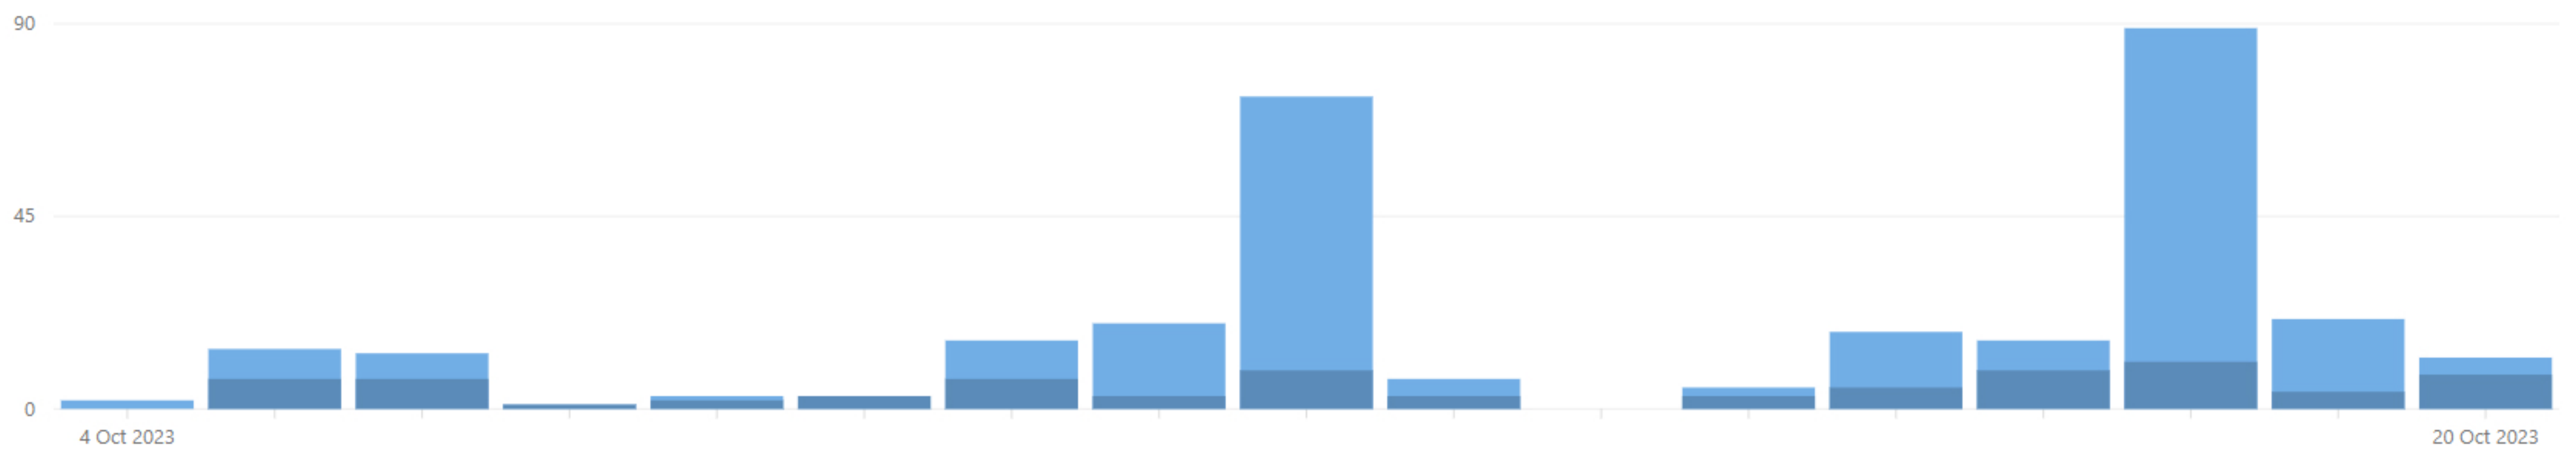

VSUPPLY.COM.AU

OCT 4 - OCT 20

4 Oct 2023 — 20 Oct 2023

Total visitors

82

82 more than previous period

Total pageviews

313

313 more than previous period

#	Pages	Visitors	Pageviews
1	Home	64	106
2	Classic Laminate	17	30
3	Engineered Flooring	10	22
4	Latest Work	6	14
5	Contact Us	11	11
6	SPC Hybrid	8	9
7	Wild River Carpet Range	4	9
8	Lasting Touch Carpet Range	2	8
9	Herringbone Spotted Gum Narrow	5	7
10	Limestone	2	7
11	Acoustic Wall Panels	7	7
12	Spotted Gum	3	6
13	Skyway Carpet Range	4	6
14	Heritage	3	6
15	Windows and Doors	3	6
16	Sanitary Range	3	5
17	68 Series Residential	4	5
18	Chestnut	2	4
19	Spotted Gum	3	4
20	80 Series Semi Commercial	3	4
21	100 Series Commercial	4	4
22	Savanna	2	3
23	Certifications	3	3
24	Beige XL	2	2
25	Black Butt	1	2
26	About Us	1	1
27	Cottage Oak	1	1
28	Creamy Latte	1	1
29	Spotted Gum	1	1
30	Alaska	1	1
31	Dusk	1	1
32	Grey Oak	1	1
33	Sandy Cove	1	1
34	Black Butt	1	1
35	Heritage Brass	1	1
36	Sunset Brown	1	1
37	Cosmos	1	1
38	Grey Sky	1	1
39	Oak Bark	1	1
40	Smoke Haze	1	1
41	Carpet	1	1
42	Beige Glow	1	1
43	Synthetic Turf	1	1
44	Tranquility 40mm	1	1
45	Customized Kitchens and Cabinets	1	1
46	Request a Sample - Wild River Carpet	1	1
47	Espresso XL	1	1